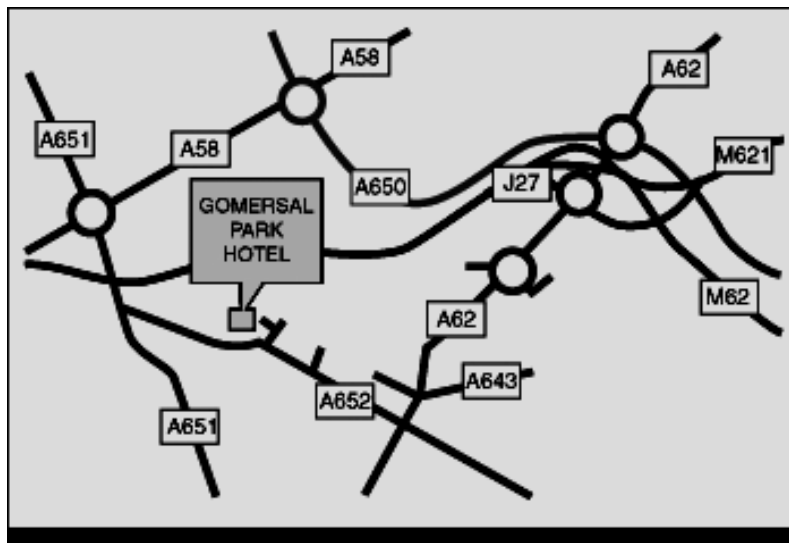

GOMERSAL PARK HOTEL

Moor Lane, Gomersal, West Yorkshire, BD19 4LJ
Telephone (01274) 869386 Fax (01274) 861042

FROM JUNCTION 27 OF M62

Take the A62 towards Huddersfield (By Showcase Cinema) Go straight over the small roundabout and straight over the first major traffic light junction. At the major traffic light junction at the bottom of the hill (By the Greyhound Pub) Turn Right onto A652.

After about 1 mile you will see Oakwell Hall on the right hand side. The turn off to the hotel is about 200 yards further on the right hand side.

FROM JUNCTION 26 OF M62

Take the A58 towards Leeds. At the second Roundabout turn Right onto A651. Take the first Left by the lights towards Dewsbury. (Ignore the signs to Gomersal Village) The hotel is the first turn on the Left (Moor Lane)